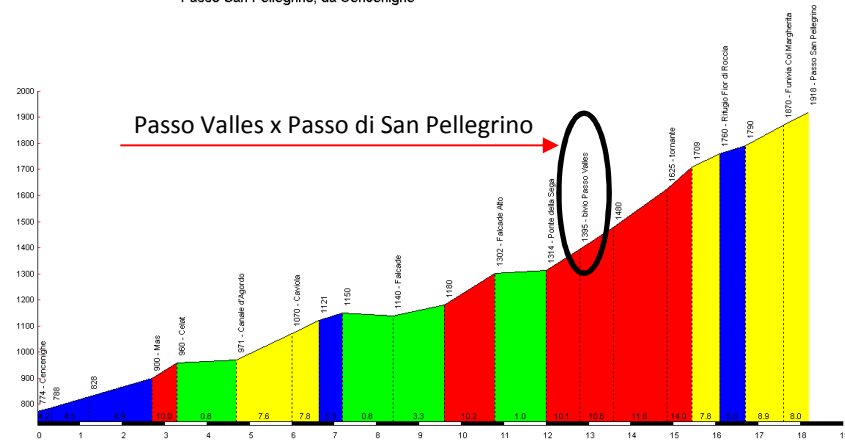

#### Passo Rolle rankings

Difficulty ranking world: 986 (all)

Ranking Italy: 262 (all)

Ranking Dolomites-Alps: 100 (all)

Difficulty score: 111.56 what?

#### Passo Rolle ratings

(4) Overall

(rate it)

Passo Valles, da Paneveggio

Passo San Pellegrino, da Cencenighe

### Basic data & ranking

Italy > Trentino-Alto Adige > Paneveggio > Passo Valles

Average grade: 8.2 %
Length: 6 km
Height start: 1540 m
Height top: 2033 m
Ascent: 493 m
Maximum: %