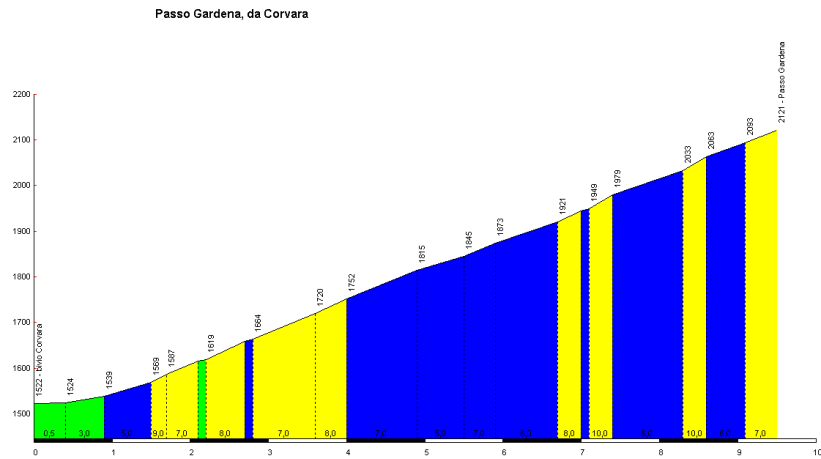

Basic data & ranking

Italy > Trentino-Alto Adige > Corvara > Passo Gardena-(Grodner-Joch)

Average grade: 6.2 %

Length: 9.6 km

Height start: 1522 m

Height top: 2121 m

Ascent: 599 m

Maximum: 12 %

Passo Gardena-(Grodner-Joch) rankings

Difficulty ranking world: 2925 ([all](#))

Ranking Italy: 896 ([all](#))

Ranking Dolomites-Alps (Sella): 292 ([all](#))

Difficulty score: 70.58 [what?](#)

Passo Gardena-(Grodner-Joch) ratings

(3) Overall

[(rate it)](#)