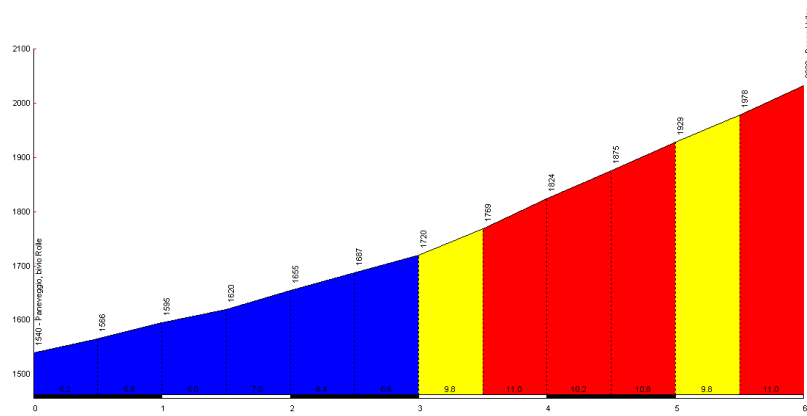

Passo Valles, da Paneveggio