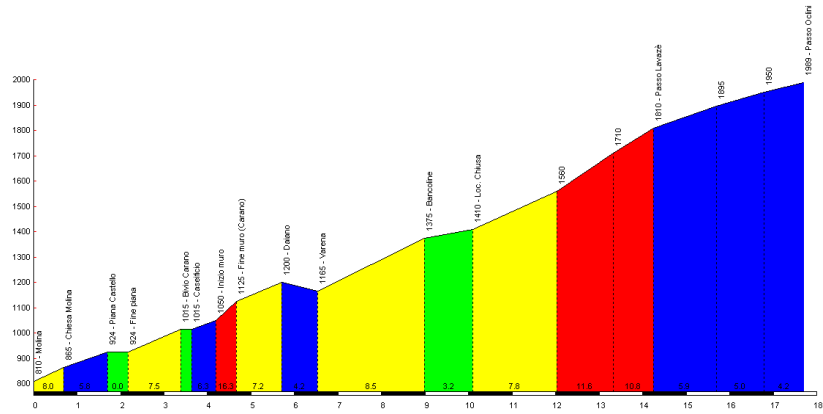

Passo Oclini, da Molina

Basic data & ranking

Italy > Trentino-Alto Adige > Molina > Passo Oclini

Average grade: 6.7 %
Length: 17.7 km
Height start: 810 m
Height top: 1989 m
Ascent: 1179 m
Maximum: %

Passo Oclini rankings

Difficulty ranking world: 774 (all)
Ranking Italy: 207 (all)
Ranking Dolomites-Alps: 71 (all)
Difficulty score: 119.52 what?

Passo Oclini ratings

No ratings submitted yet. [Rate here!](#)

([rate it](#))